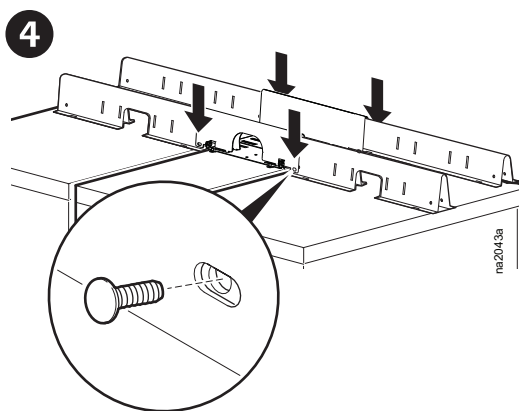

# InRow<sup>®</sup> Data Cable Bridge Partition, 300-mm Wide—ACAC10005

Customer support and warranty information is available at the Schneider Electric Web site, [www.schneider-electric.com](http://www.schneider-electric.com).