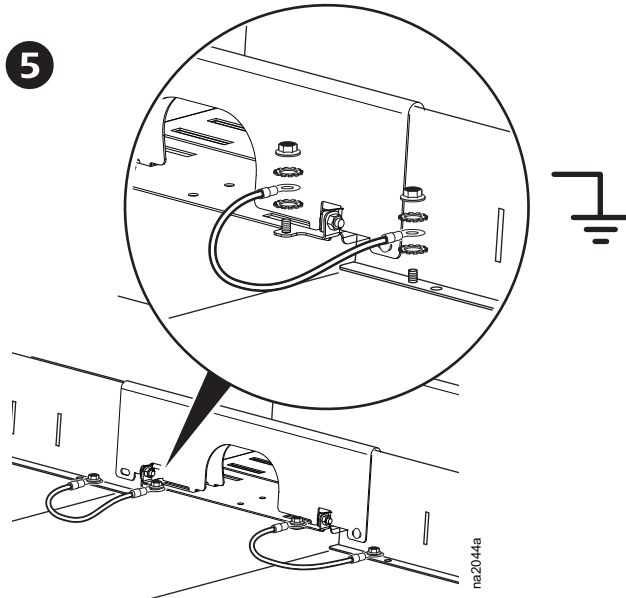

# InRow<sup>®</sup> Data Cable Bridge Partition, 300-mm Wide—ACAC10005

Customer support and warranty information is available at the Schneider Electric Web site, [www.schneider-electric.com](http://www.schneider-electric.com).