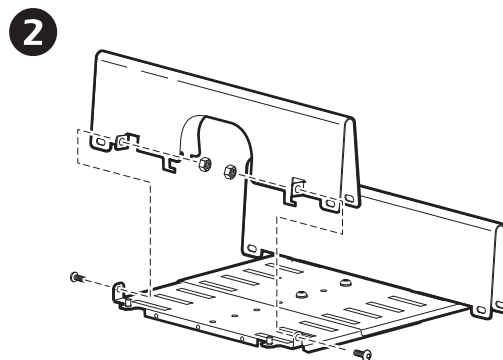

# InRow<sup>®</sup> Data Cable Bridge Partition, 300-mm Wide—ACAC10005

Customer support and warranty information is available at the Schneider Electric Web site, [www.schneider-electric.com](http://www.schneider-electric.com).