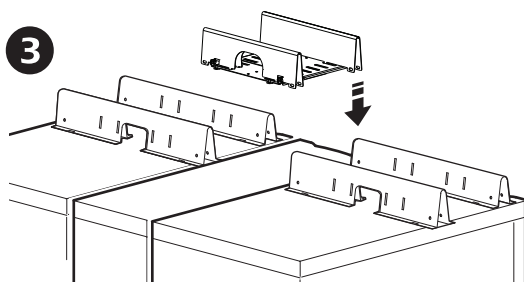

# InRow<sup>®</sup> Data Cable Bridge Partition, 300-mm Wide—ACAC10005

Customer support and warranty information is available at the Schneider Electric Web site, [www.schneider-electric.com](http://www.schneider-electric.com).