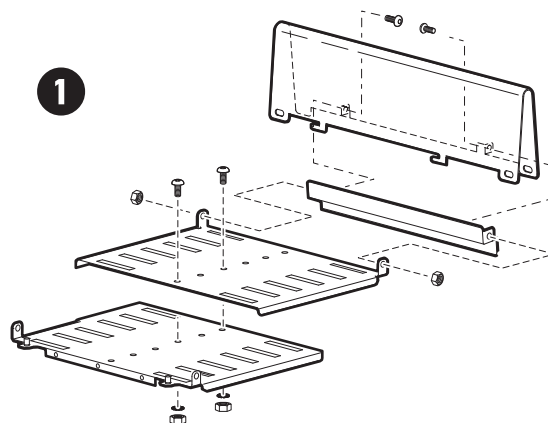

# InRow<sup>®</sup> Data Cable Bridge Partition, 300-mm Wide—ACAC10005

Customer support and warranty information is available at the Schneider Electric Web site, [www.schneider-electric.com](http://www.schneider-electric.com).