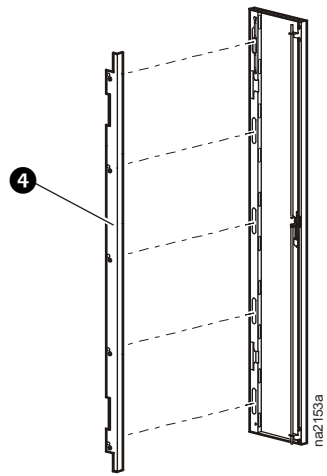

Plexiglass French Door Assembly for Symmetra[®] PX160kW PDU-XR and XR Units (PDUM160H-B, SYCFXR9, SYCFXR9-S, SYCFXR9-9)—Installation

Item	Description	Quantity
1	Rear Lexan [®] insert for non-locking door	1
2	Rear insert assembly for locking door	1
3	Rear insert retainer for non-locking door	1
4	Rear insert retainers for both doors	2
5	6-mm snap rivets	6

1

2

3

4

5

6

7

8