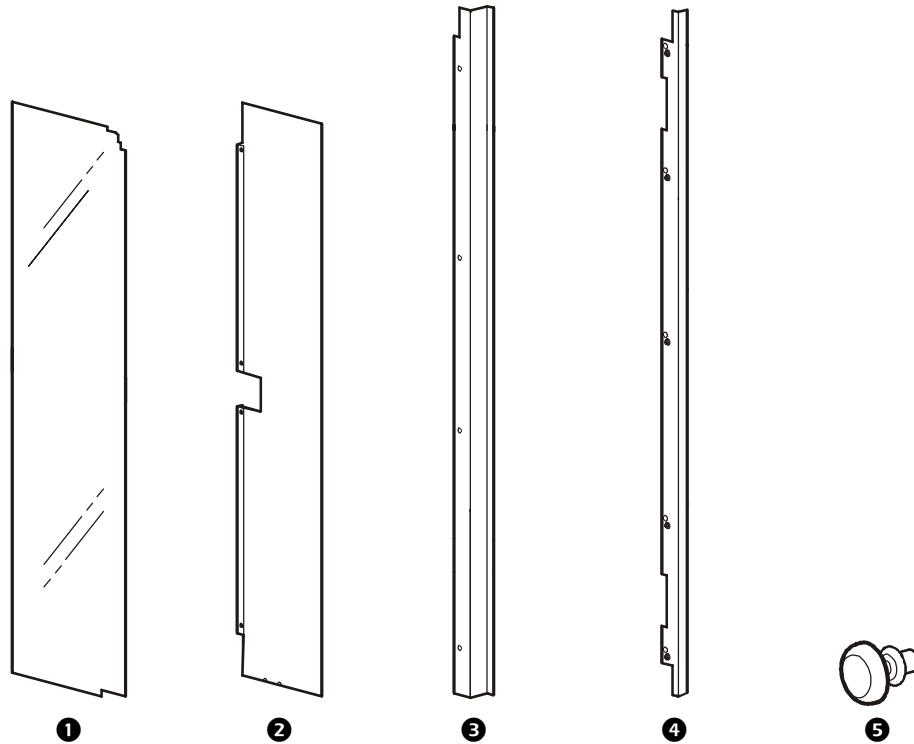

Plexiglass French Door Assembly for Symmetra[®] PX160kW PDU-XR and XR Units (PDUM160H-B, SYCFXR9, SYCFXR9-S, SYCFXR9-9)—Installation

Item	Description	Quantity
1	Rear Lexan [®] insert for non-locking door	1
2	Rear insert assembly for locking door	1
3	Rear insert retainer for non-locking door	1
4	Rear insert retainers for both doors	2
5	6-mm snap rivets	6